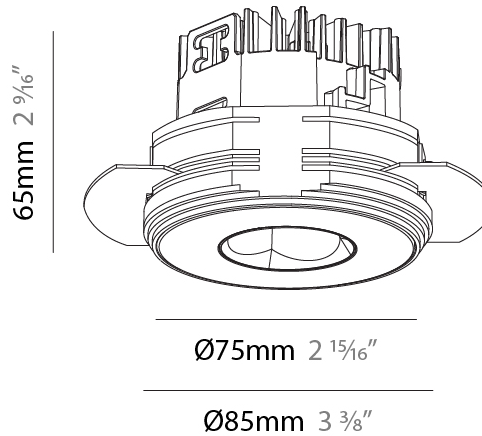

Series: Oiko Pro
Subseries: Oiko Pro Round
Brand: Prolicht
Division: Architectural
Mounting Type: Trimless
Mounting Location: Ceiling
Subcategory: Downlight

PHYSICAL

Shape: Round
Diameter (mm): 75
Diameter (in): 2 15/16
Height (mm): 65
Height (in): 2 9/16
Ceiling Thickness (mm): 10 / 12.5 / 15 / 25
Ceiling Thickness (in): 3/8 or 1/2 or 9/16 or 1
Min. Recessing Depth (mm): 70
Min. Recessing Depth (in): 2 3/4
Light Distribution: Direct
Diffuser: Lens Pack - Spread Lens / Linear Spread Lens / Honeycomb Louver
Fixture Finish: SSR / BKV / CWI / CRY / HAB / UFT / ITA / RUA / FTG / MYG / LOD / PUS / FRO / FUP / KIA / POP / BLS / SPG / MEY / GOH / GUM / CHC / COM / ABZ / JAG / OBR / MOS / ROR
Fixture Material: Aluminum Die Cast
Cut-out Measurements: 68mm / 2 11/16" Diameter

ELECTRICAL

Lamp Type: LED (Zhaga Standard)
Input Wattage (W): 15
Total Output Wattage (W): 13.6
Dimming: Tri-Mode (Non-Dimming and Phase Dimming (120Vac only) and 0-10V Dimming)
Driver Included: No
Driver Location: Recessed Housing
Driver Type: Constant Current - Universal
Driver Class: Class 2
Input Voltage (V): 120 - 277
Constant Current (MA): 350

LED

Color Temperature (°K): 2700 / 3000 / 3500 / 4000
Max. Delivered Lumen (lm): 1295 / 1377 / 1442 / 1455
Nominal Lumen (lm): 1566 / 1665 / 1743 / 1759
CRI: >90 CRI
Lamp Life (hrs): 50000

OPTICAL

Reflector°: 34
Adjustability: Fixed

RATINGS AND CERTIFICATIONS

Certified By: Certified for North American Standards
IP rating: IP20