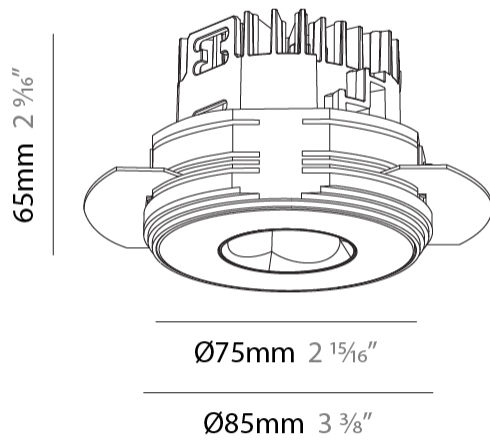

Series: Oiko Pro
Subseries: Oiko Pro Round
Brand: Prolicht
Division: Architectural
Mounting Type: Trimless
Mounting Location: Ceiling
Subcategory: Downlight

PHYSICAL

Shape: Round
Diameter (mm): 75
Diameter (in): 2 15/16
Height (mm): 65
Height (in): 2 9/16
Ceiling Thickness (mm): 10 / 12.5 / 15 / 25
Ceiling Thickness (in): 3/8 or 1/2 or 9/16 or 1
Min. Recessing Depth (mm): 70
Min. Recessing Depth (in): 2 3/4
Light Distribution: Direct
Diffuser: Lens Pack - Spread Lens / Linear Spread Lens / Honeycomb Louver
Fixture Finish: SSR / BKV / CWI / CRY / HAB / UFT / ITA / RUA / FTG / MYG / LOD / PUS / FRO / FUP / KIA / POP / BLS / SPG / MEY / GOH / GUM / CHC / COM / ABZ / JAG / OBR / MOS / ROR
Fixture Material: Aluminum Die Cast
Cut-out Measurements: 68mm / 2 11/16" Diameter

ELECTRICAL

Lamp Type: LED (Zhaga Standard)
Input Wattage (W): 16
Total Output Wattage (W): 14.6
Dimming: Tri-Mode (Non-Dimming and Phase Dimming (120Vac only) and 0-10V Dimming)
Driver Included: No
Driver Location: Recessed Housing
Driver Type: Constant Current - Universal
Driver Class: Class 2
Input Voltage (V): 120 - 277
Constant Current (MA): 350

LED

Color Temperature (°K): 2700 / 3000 / 3500 / 4000
Max. Delivered Lumen (lm): 1067 / 1150 / 1217 / 1220
Nominal Lumen (lm): 1393 / 1501 / 1589 / 1592
CRI: >90 CRI
Lamp Life (hrs): 50000

OPTICAL

Reflector°: 14
Adjustability: Fixed

RATINGS AND CERTIFICATIONS

Certified By: Certified for North American Standards
IP rating: IP20