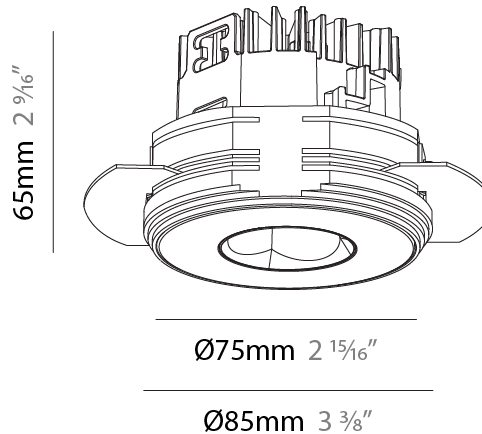

GENERAL

Series: Oiko Pro
Subseries: Oiko Pro Round
Brand: Prolicht
Division: Architectural
Mounting Type: Trimless
Mounting Location: Ceiling
Subcategory: Downlight

PHYSICAL

Shape: Round
Diameter (mm): 75
Diameter (in): 2 15/16
Height (mm): 65
Height (in): 2 9/16
Ceiling Thickness (mm): 10 / 12.5 / 15 / 25
Ceiling Thickness (in): 3/8 or 1/2 or 9/16 or 1
Min. Recessing Depth (mm): 70
Min. Recessing Depth (in): 2 3/4
Light Distribution: Direct
Diffuser: Lens Pack - Spread Lens / Linear Spread Lens / Honeycomb Louver
Fixture Finish: SSR / BKV / CWI / CRY / HAB / UFT / ITA / RUA / FTG / MYG / LOD / PUS / FRO / FUP / KIA / POP / BLS / SPG / MEY / GOH / GUM / CHC / COM / ABZ / JAG / OBR / MOS / ROR
Fixture Material: Aluminum Die Cast
Cut-out Measurements: 86mm / 2 11/16" Diameter

ELECTRICAL

Lamp Type: LED (Zhaga Standard)
Input Wattage (W): 14
Total Output Wattage (W): 12.7
Dimming: Dali Dimming
Driver Included: No
Driver Location: Recessed Housing
Driver Type: Constant Current - Universal (120Vac only for DALI driver)
Driver Class: Class 2
Input Voltage (V): 120 - 277
Constant Current (MA): 700

LED

Color Temperature (°K): 2700-6500 Tunable White
Max. Delivered Lumen (lm): 1129
Nominal Lumen (lm): 1460
CRI: >90 CRI
Lamp Life (hrs): 50000
Special LEDs offerings: Tunable White

OPTICAL

Reflector°: 36
Adjustability: Fixed

RATINGS AND CERTIFICATIONS

Certified By: Certified for North American Standards
IP rating: IP20