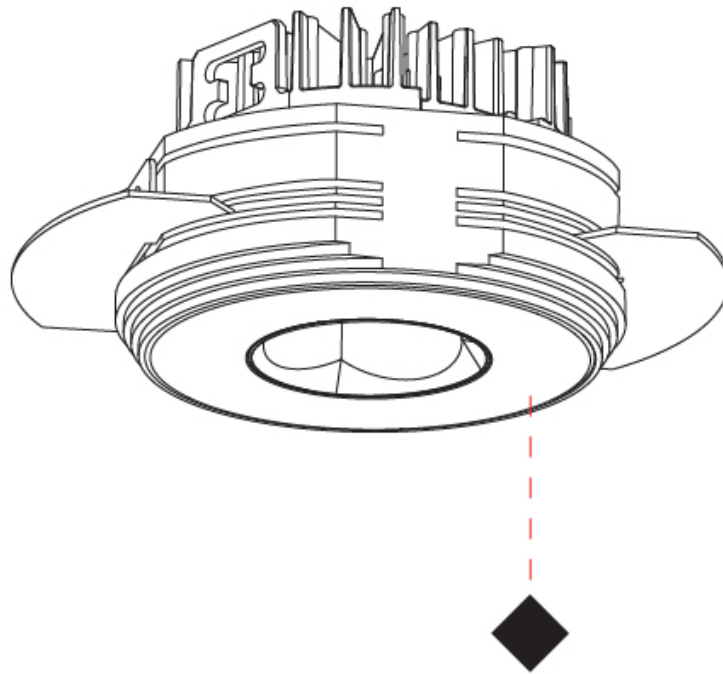

OIKO PRO ROUND TRIMLESS

A35882-

PROJECT	_____
TYPE	_____
SPECIFIER	_____
QUANTITY	_____
DATE	_____