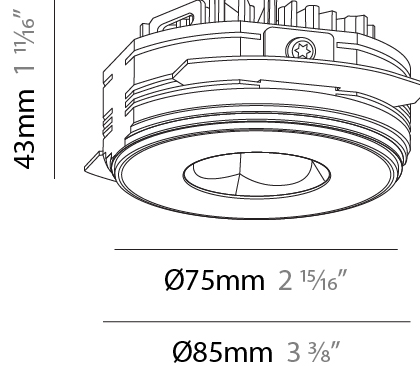

GENERAL

Series: Oiko Pro
Subseries: Oiko Pro Round
Brand: Prolicht
Division: Architectural
Mounting Type: Trimless
Mounting Location: Ceiling
Subcategory: Downlight

PHYSICAL

Shape: Round
Diameter (mm): 75
Diameter (in): 2 ¹⁵/₁₆
Height (mm): 43
Height (in): 1 ¹¹/₁₆
Ceiling Thickness (mm): 10 / 12.5 / 15 / 25
Ceiling Thickness (in): 3/8 or 1/2 or 9/16 or 1
Min. Recessing Depth (mm): 50
Min. Recessing Depth (in): 1 ¹⁵/₁₆
Light Distribution: Direct
Diffuser: Lens Pack - Spread Lens / Linear Spread Lens / Honeycomb Louver
Fixture Finish: SSR / BKV / CWI / CRY / HAB / UFT / ITA / RUA / FTG / MYG / LOD / PUS / FRO / FUP / KIA / POP / BLS / SPG / MEY / GOH / GUM / CHC / COM / ABZ / JAG / OBR / MOS / ROR
Fixture Material: Aluminum Die Cast
Cut-out Measurements: 86mm / 2 11/16" Diameter

ELECTRICAL

Lamp Type: LED (Zhaga Standard)
Input Wattage (W): 14
Total Output Wattage (W): 12.7
Dimming: Dali Dimming
Driver Included: No
Driver Location: Recessed Housing
Driver Type: Constant Current - Universal (120Vac only for DALI driver)
Driver Class: Class 2
Input Voltage (V): 120 - 277
Constant Current (MA): 700

LED

Color Temperature (°K): 2700-6500 Tunable White
Max. Delivered Lumen (lm): 1381
Nominal Lumen (lm): 1460
CRI: >90 CRI
Lamp Life (hrs): 50000
Special LEDs offerings: Tunable White

OPTICAL

Reflector°: 62
Adjustability: Fixed

RATINGS AND CERTIFICATIONS

Certified By: Certified for North American Standards
IP rating: IP20