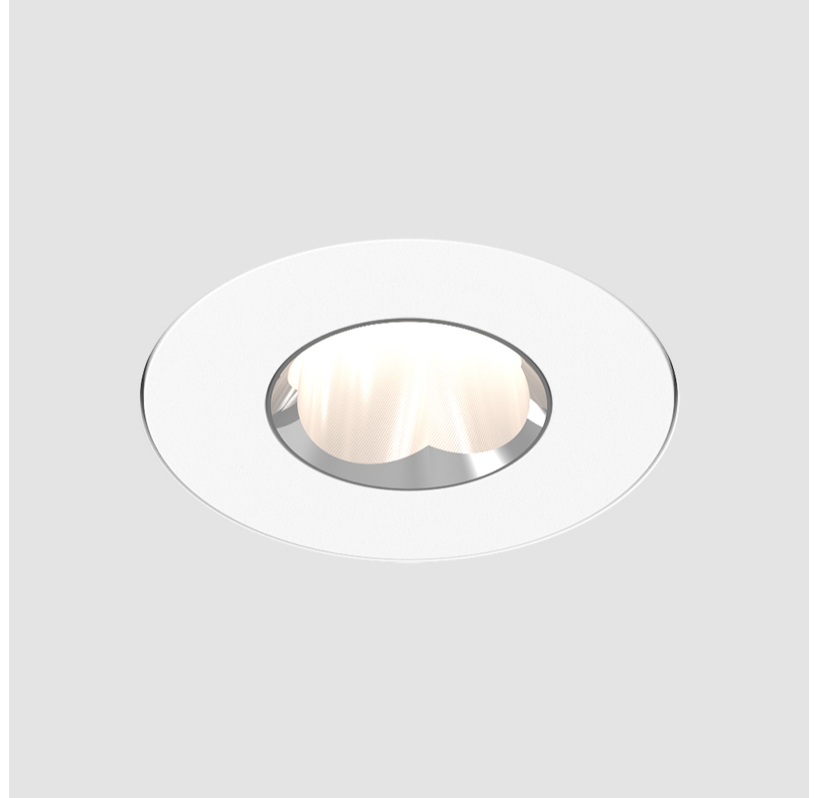

Series: Oiko Pro
Subseries: Oiko Pro Round
Brand: Prolicht
Division: Architectural
Mounting Type: Trimless
Mounting Location: Ceiling
Subcategory: Downlight

PHYSICAL

Shape: Round
Diameter (mm): 75
Diameter (in): 2 15/16
Height (mm): 65
Height (in): 2 9/16
Ceiling Thickness (mm): 10 / 12.5 / 15 / 25
Ceiling Thickness (in): 3/8 or 1/2 or 9/16 or 1
Min. Recessing Depth (mm): 70
Min. Recessing Depth (in): 2 3/4
Light Distribution: Direct
Diffuser: Lens Pack - Spread Lens / Linear Spread Lens / Honeycomb Louver
Fixture Finish: SSR / BKV / CWI / CRY / HAB / UFT / ITA / RUA / FTG / MYG / LOD / PUS / FRO / FUP / KIA / POP / BLS / SPG / MEY / GOH / GUM / CHC / COM / ABZ / JAG / OBR / MOS / ROR
Fixture Material: Aluminum Die Cast
Cut-out Measurements: 68mm / 2 11/16" Diameter

ELECTRICAL

Lamp Type: LED (Zhaga Standard)
Input Wattage (W): 15
Total Output Wattage (W): 13.6
Dimming: Tri-Mode (Non-Dimming and Phase Dimming (120Vac only) and 0-10V Dimming)
Driver Included: No
Driver Location: Recessed Housing
Driver Type: Constant Current - Universal
Driver Class: Class 2
Input Voltage (V): 120 - 277
Constant Current (MA): 350

LED

Color Temperature (°K): 2700 / 3000 / 3500 / 4000
Max. Delivered Lumen (lm): 1295 / 1377 / 1442 / 1455
Nominal Lumen (lm): 1566 / 1665 / 1743 / 1759
CRI: >90 CRI
Lamp Life (hrs): 50000

OPTICAL

Reflector°: 34
Adjustability: Fixed

RATINGS AND CERTIFICATIONS

Certified By: Certified for North American Standards
IP rating: IP20